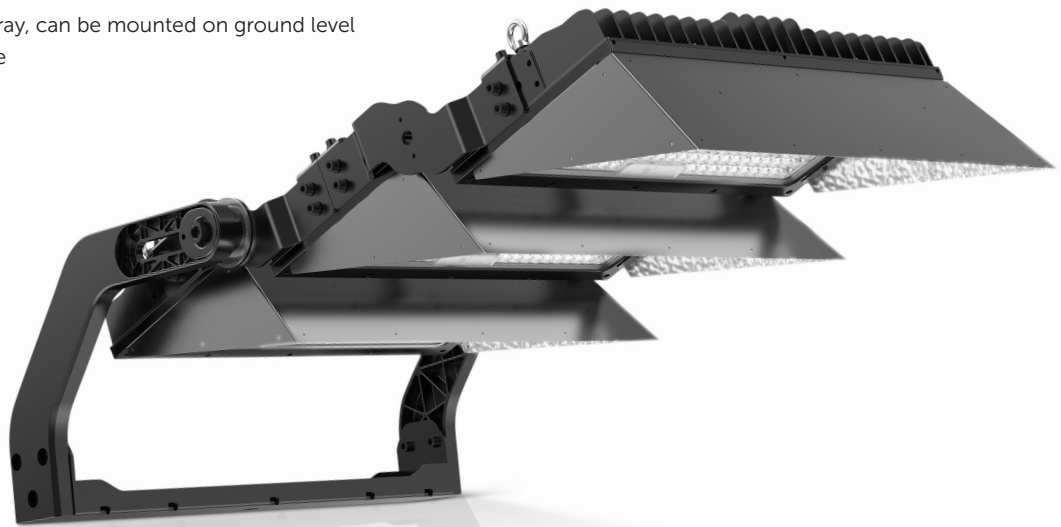

## Skyline Powertron Asymmetric LED Floodlight

- Ideal for external sports lighting facilities
- Black powder coated die cast robust aluminium construction
- 600/1200/1800W Modular Body Design
- Genuine replacement for 1000W/2000W Metal Halide Floodlights
- Fully adjustable angled mounting bracket
- Suitable for multiple row column installations
- Scope available on request for fine on site aiming
- Full cut-off horizontal asymmetric floodlight
- Optional ULR Shields available for 0% upward light, glare and obstructive light reduction
- Remote driver gear tray, can be mounted on ground level for easy maintenance

Technical Specification	
Construction	Powder coated die-cast aluminium (RAL 9017)
Driver	600W UPowerTek / 1200 & 1800W BELL
LED Chip	OSRAM 3737
Input Voltage	200-240
Power Factor	> 0.9
Operating Temp	-30°C - +35°C
Standard	CE & UKCA