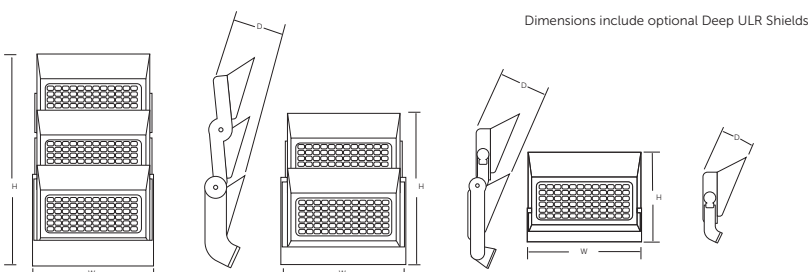

## Skyline Powertron Asymmetric LED Floodlight

- Ideal for external sports lighting facilities
- Black powder coated die cast robust aluminium construction
- 600/1200/1800W Modular Body Design
- Genuine replacement for 1000W/2000W Metal Halide Floodlights
- Fully adjustable angled mounting bracket
- Suitable for multiple row column installations
- Scope available on request for fine on site aiming
- Full cut-off horizontal asymmetric floodlight
- Optional ULR Shields available for 0% upward light, glare and obstructive light reduction
- Remote driver gear tray, can be mounted on ground level for easy maintenance

Technical Specification	
Construction	Powder coated die-cast aluminium (RAL 9017)
Driver	600W UPowerTek / 1200 & 1800W BELL
LED Chip	OSRAM 3737
Input Voltage	200-240
Power Factor	> 0.9
Operating Temp	-30°C - +35°C
Standard	CE & UKCA